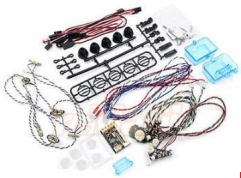

GT Power Light System TRX4 Defender Rock Crawler

CGTLEDRC

Rating: Not Rated Yet

Price

Sales price R999,00

[Ask a question about this product](#)

Manufacturer [GT Power](#)

Description

FEATURES

For TRX4 Defender

Neutral Plastic

Easy Installation

Integrated Design

Light LED

High Intensity LEDs

Intelligent Heat Dissipation

Warm Function

INCLUDED

Main Control Box (1 pc)

Headlight (2 pcs)

Side Light (2 pcs)

Wires of Dome Light (2 pcs)

Wires of Wheel Searlight (2 pcs)

Switch Wire of Dome Light (1 pc)

Dome Light Base (1 set)

Extension Cable of Slave (1 pc)

V Cable (3 pcs)

Manual (1 pc)

Reviews

There are yet no reviews for this product.