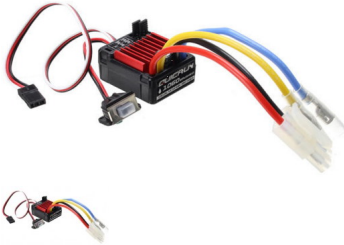

Hobbywing WP1060 60A Quicrun Brushed Car/Boat ESC (Sealed Box Package)

HWQRWP1060

Rating: Not Rated Yet

Price

Sales price R569,00

[Ask a question about this product](#)

Manufacturer [Hobbywing](#)

Description

FEATURES

Small size with built-in capacitor module.

Smart current resistance capability.

Smart built-in BEC output capability.

Easy to set the ESC parameters with jumpers.

SPECS

- 60A continuous, 300A burst

- 2S or 3S Lipo / 5-9 NiMH

- BEC 2A/5V

Reviews

There are yet no reviews for this product.