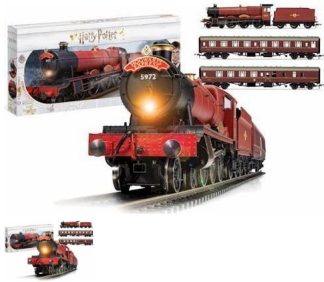

Hornby - Hogwarts Express Train Set

HORR1234M

Rating: Not Rated Yet

Price

Sales price R8500,00

[Ask a question about this product](#)

Manufacturer [Hornby](#)

Description

Are you ready to attend Hogwarts School of Witchcraft and Wizardry this year? The best way to get there is with the Hornby Hogwarts Express Train Set! In brilliant Hogwarts red and containing a DCC Ready 5972 locomotive with working headlight, plus two coaches, this set makes a perfect gift or addition for any Harry Potter fan.

WHAT'S IN THE BOX:

Rolling Stock:

Track and Accessories:

Wall Plug Transformer (P9000V)

Power Connecting Track (R8206) Re-Railer.

Reviews

There are yet no reviews for this product.