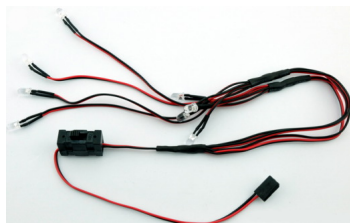

HSP RC Car LED Light Set w/ Switch

HSP23310

Rating: Not Rated Yet

Price

Sales price R199,00

[Ask a question about this product](#)

Manufacturer [HSP](#)

Description