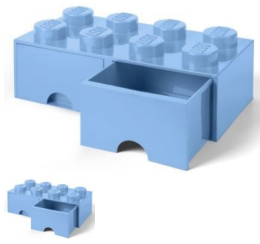

LEGO BRICK DRAWER 8 KNOB (50CM) - Royal Blue

Roo40061736

Rating: Not Rated Yet

Price

Sales price R719,00

[Ask a question about this product](#)

Manufacturer [Lego Room](#)

Description

What's in the Box:

1 x LEGO Storage Brick Drawer

Product Dimensions: 500x250x181mm

Box Dimensions: 500x250x181mm

Recommended Age: 3+

Reviews

There are yet no reviews for this product.