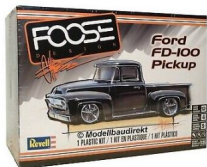

Description

Then many years later Sam, using Chip's drawings, completely rebuilt and customized the FD-100. Soon it will be passed on to Chip's son, Brock, when he is able to drive. - Independent front suspension and coil over rear - Dual exhaust - Solid axles for stronger construction - Molded in white, transparent red and clear with chrome plated parts and soft black tires.

Assembly Level:

Number of parts: 78

What's in the box:

Box Dimensions: 23.7x16.7x11cm

Recommended Age: 12+

Reviews

There are yet no reviews for this product.