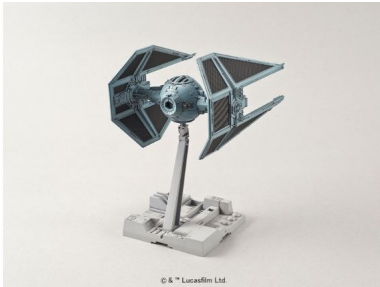

Revell STAR WARS BANDAI TIE INTERCEPTOR KIT 1/72

Rev01212

Rating: Not Rated Yet

Price

Sales price R1099,00

[Ask a question about this product](#)

Manufacturer [Revell](#)

Description

Assembly Level:

Works in the box:

Product Dimensions: 10,2x10,2x10,2cm

Box Dimensions: 30x10x5,5cm

Recommended Age: 13+

Reviews

There are yet no reviews for this product.