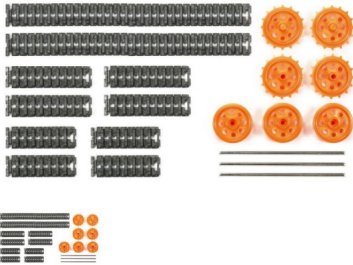

Sprocket and Track Set 32mm Diameter

TAM70229

Rating: Not Rated Yet

Price

Sales price R125,00

[Ask a question about this product](#)

Manufacturer [Tamiya](#)

Description

32mm Diameter Sprockets (closed hole) x2

32mm Diameter Idler Wheels x3

Wheel parts are included in Orange.

Reviews

There are yet no reviews for this product.