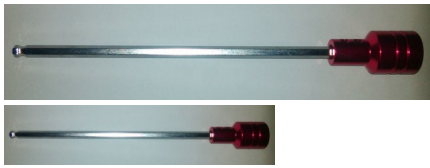

Prolux Starter Shaft

PLX1281

Rating: Not Rated Yet

Price

Sales price R225,00

[Ask a question about this product](#)

Manufacturer [Prolux](#)

Description Fits all nitro helicopters with the one way bearing situated in the helicopter itself.