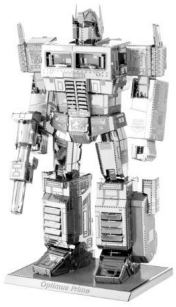

Steel Assembly Kit - Transformers Optimus Prime

MMS300

Rating: Not Rated Yet

Price

Sales price R299,00

[Ask a question about this product](#)

Manufacturer [Metal Earth](#)

Description

WEDGE

Number Of Sheets: 2 Sheets

Difficulty: Expert

Assembled Size: 4.5 x 3.1 x 8.8 cm

No Glue Need

Reviews

There are yet no reviews for this product.