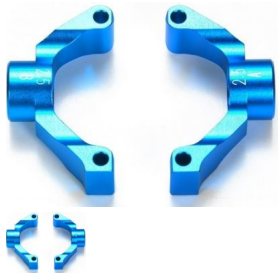

Tamiya TT02 Aluminium Rear Upright 2.5°

TAM54549

Rating: Not Rated Yet

Price

Sales price R599,00

[Ask a question about this product](#)

Manufacturer [Tamiya](#)

Description

Compatible with TT-02 chassis machines.

Reviews

There are yet no reviews for this product.